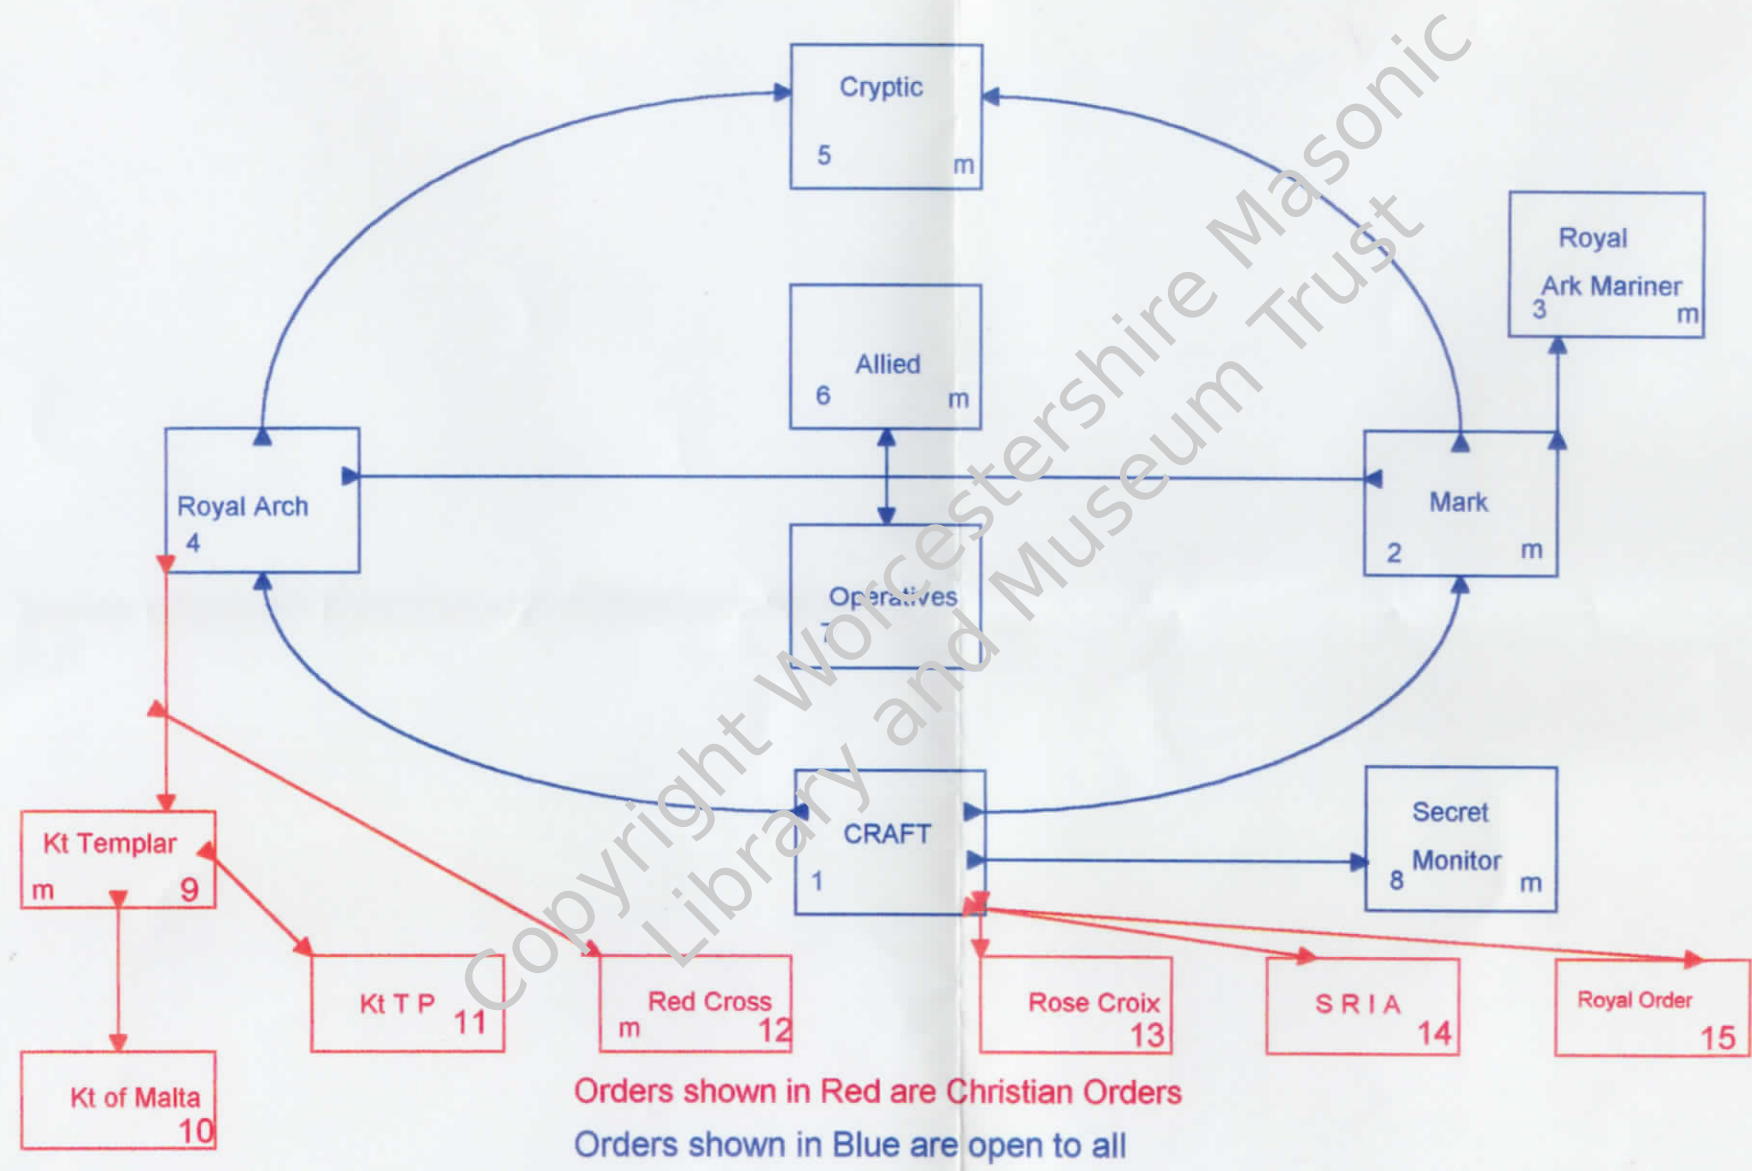

Masonic Orders Practised in Warwickshire

Kt Templar
m 9

Kt of Malta
10

Kt T P
11

Red Cross
m 12

Rose Croix
13

SRIA
14

Royal Order
15

Cryptic
5 m

Allied
6 m

Operatives
7

CRAFT
1

Mark
2 m

Secret Monitor
8 m

Royal Ark Mariner
3 m

Royal Arch
4